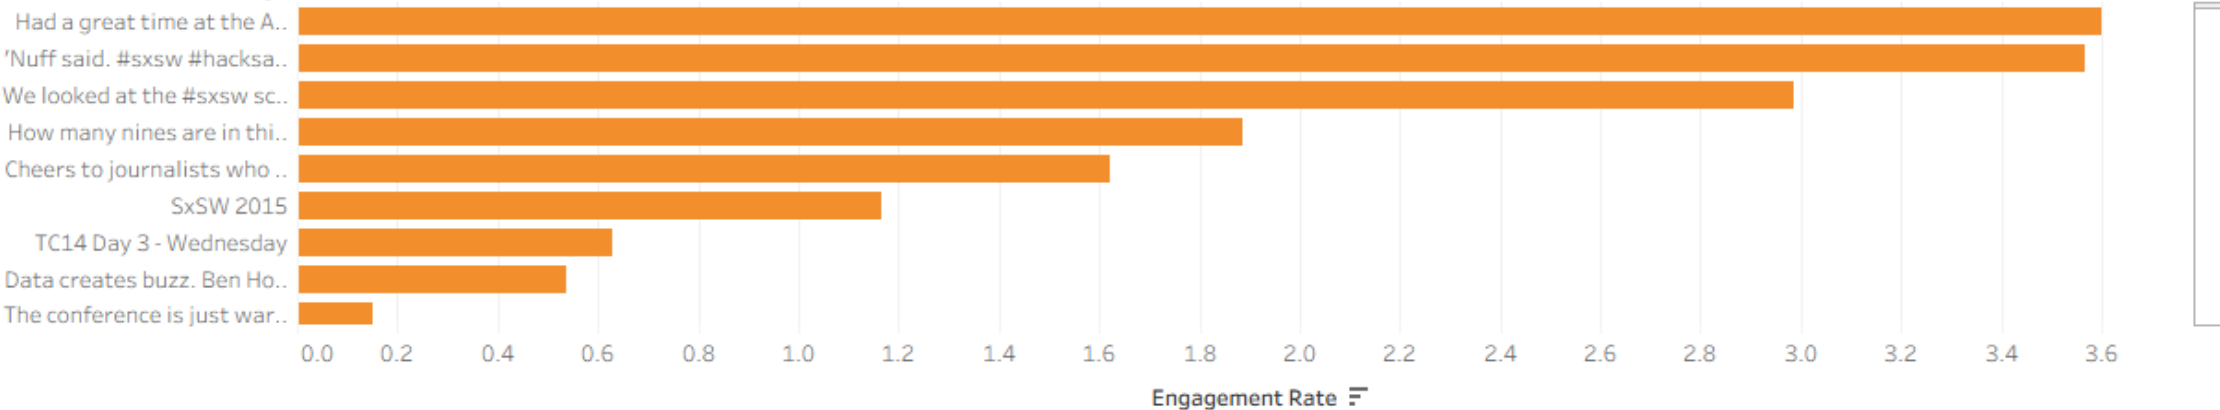

Facebook Visualization

File created on: 5/6/2026 2:48:34 PM

Total Number of Lifetime People

78,554

Select KPI
171  7,717

Total Number of Lifetime People by Hour

Posted (Hours)

Facebook KPI
 Lifetime People
 Lifetime Post Impress..
 Lifetime Post

Type
All

Type
 Link
 Photo
 Status
 Video

Average Engagement Rate by All

Post Message

Engagement Rate 