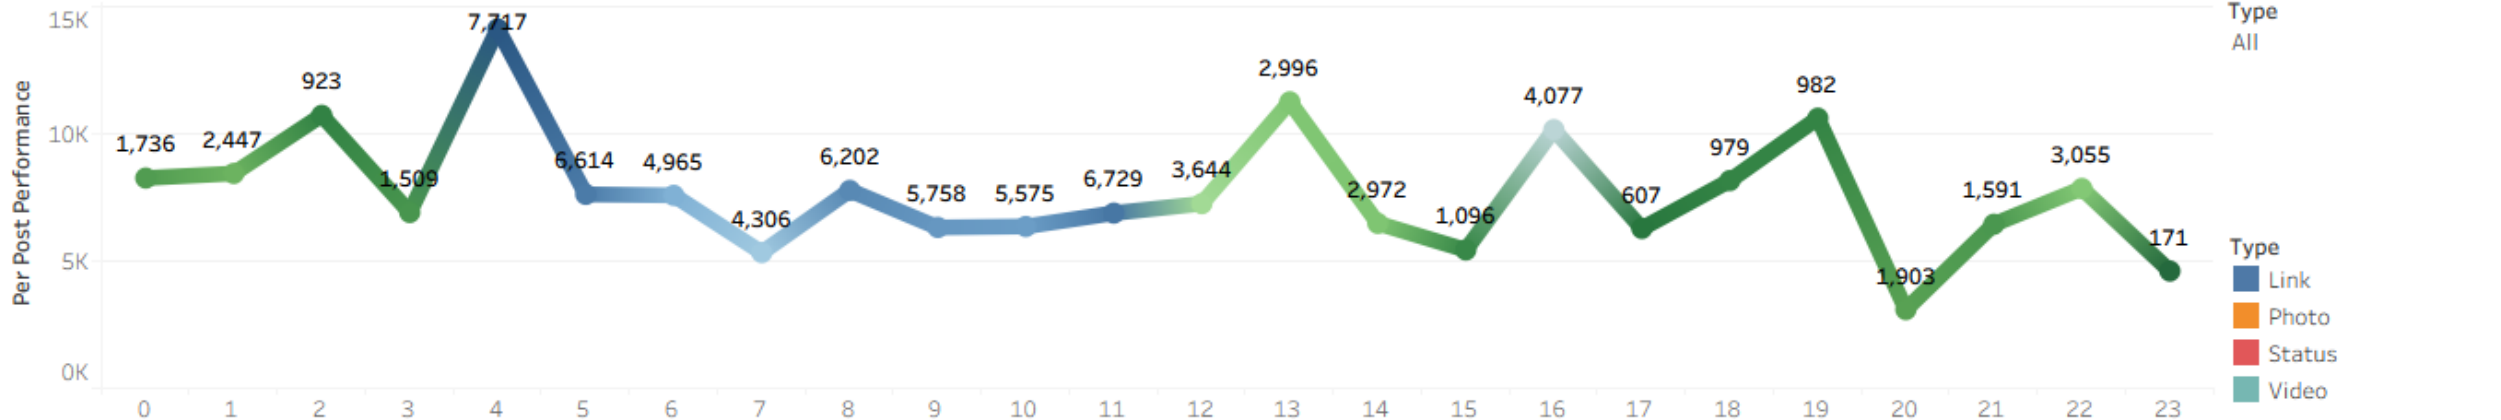

Facebook Visualization

File created on: 5/6/2026 2:48:34 PM

Total Number of Lifetime People

78,554

Select KPI
171  7,717

Total Number of Lifetime People by Hour

Posted (Hours)

Facebook KPI
 Lifetime People
 Lifetime Post Impress..
 Lifetime Post

Type
All

Type
 Link
 Photo
 Status
 Video

Average Engagement Rate by All

Post Message

Engagement Rate 